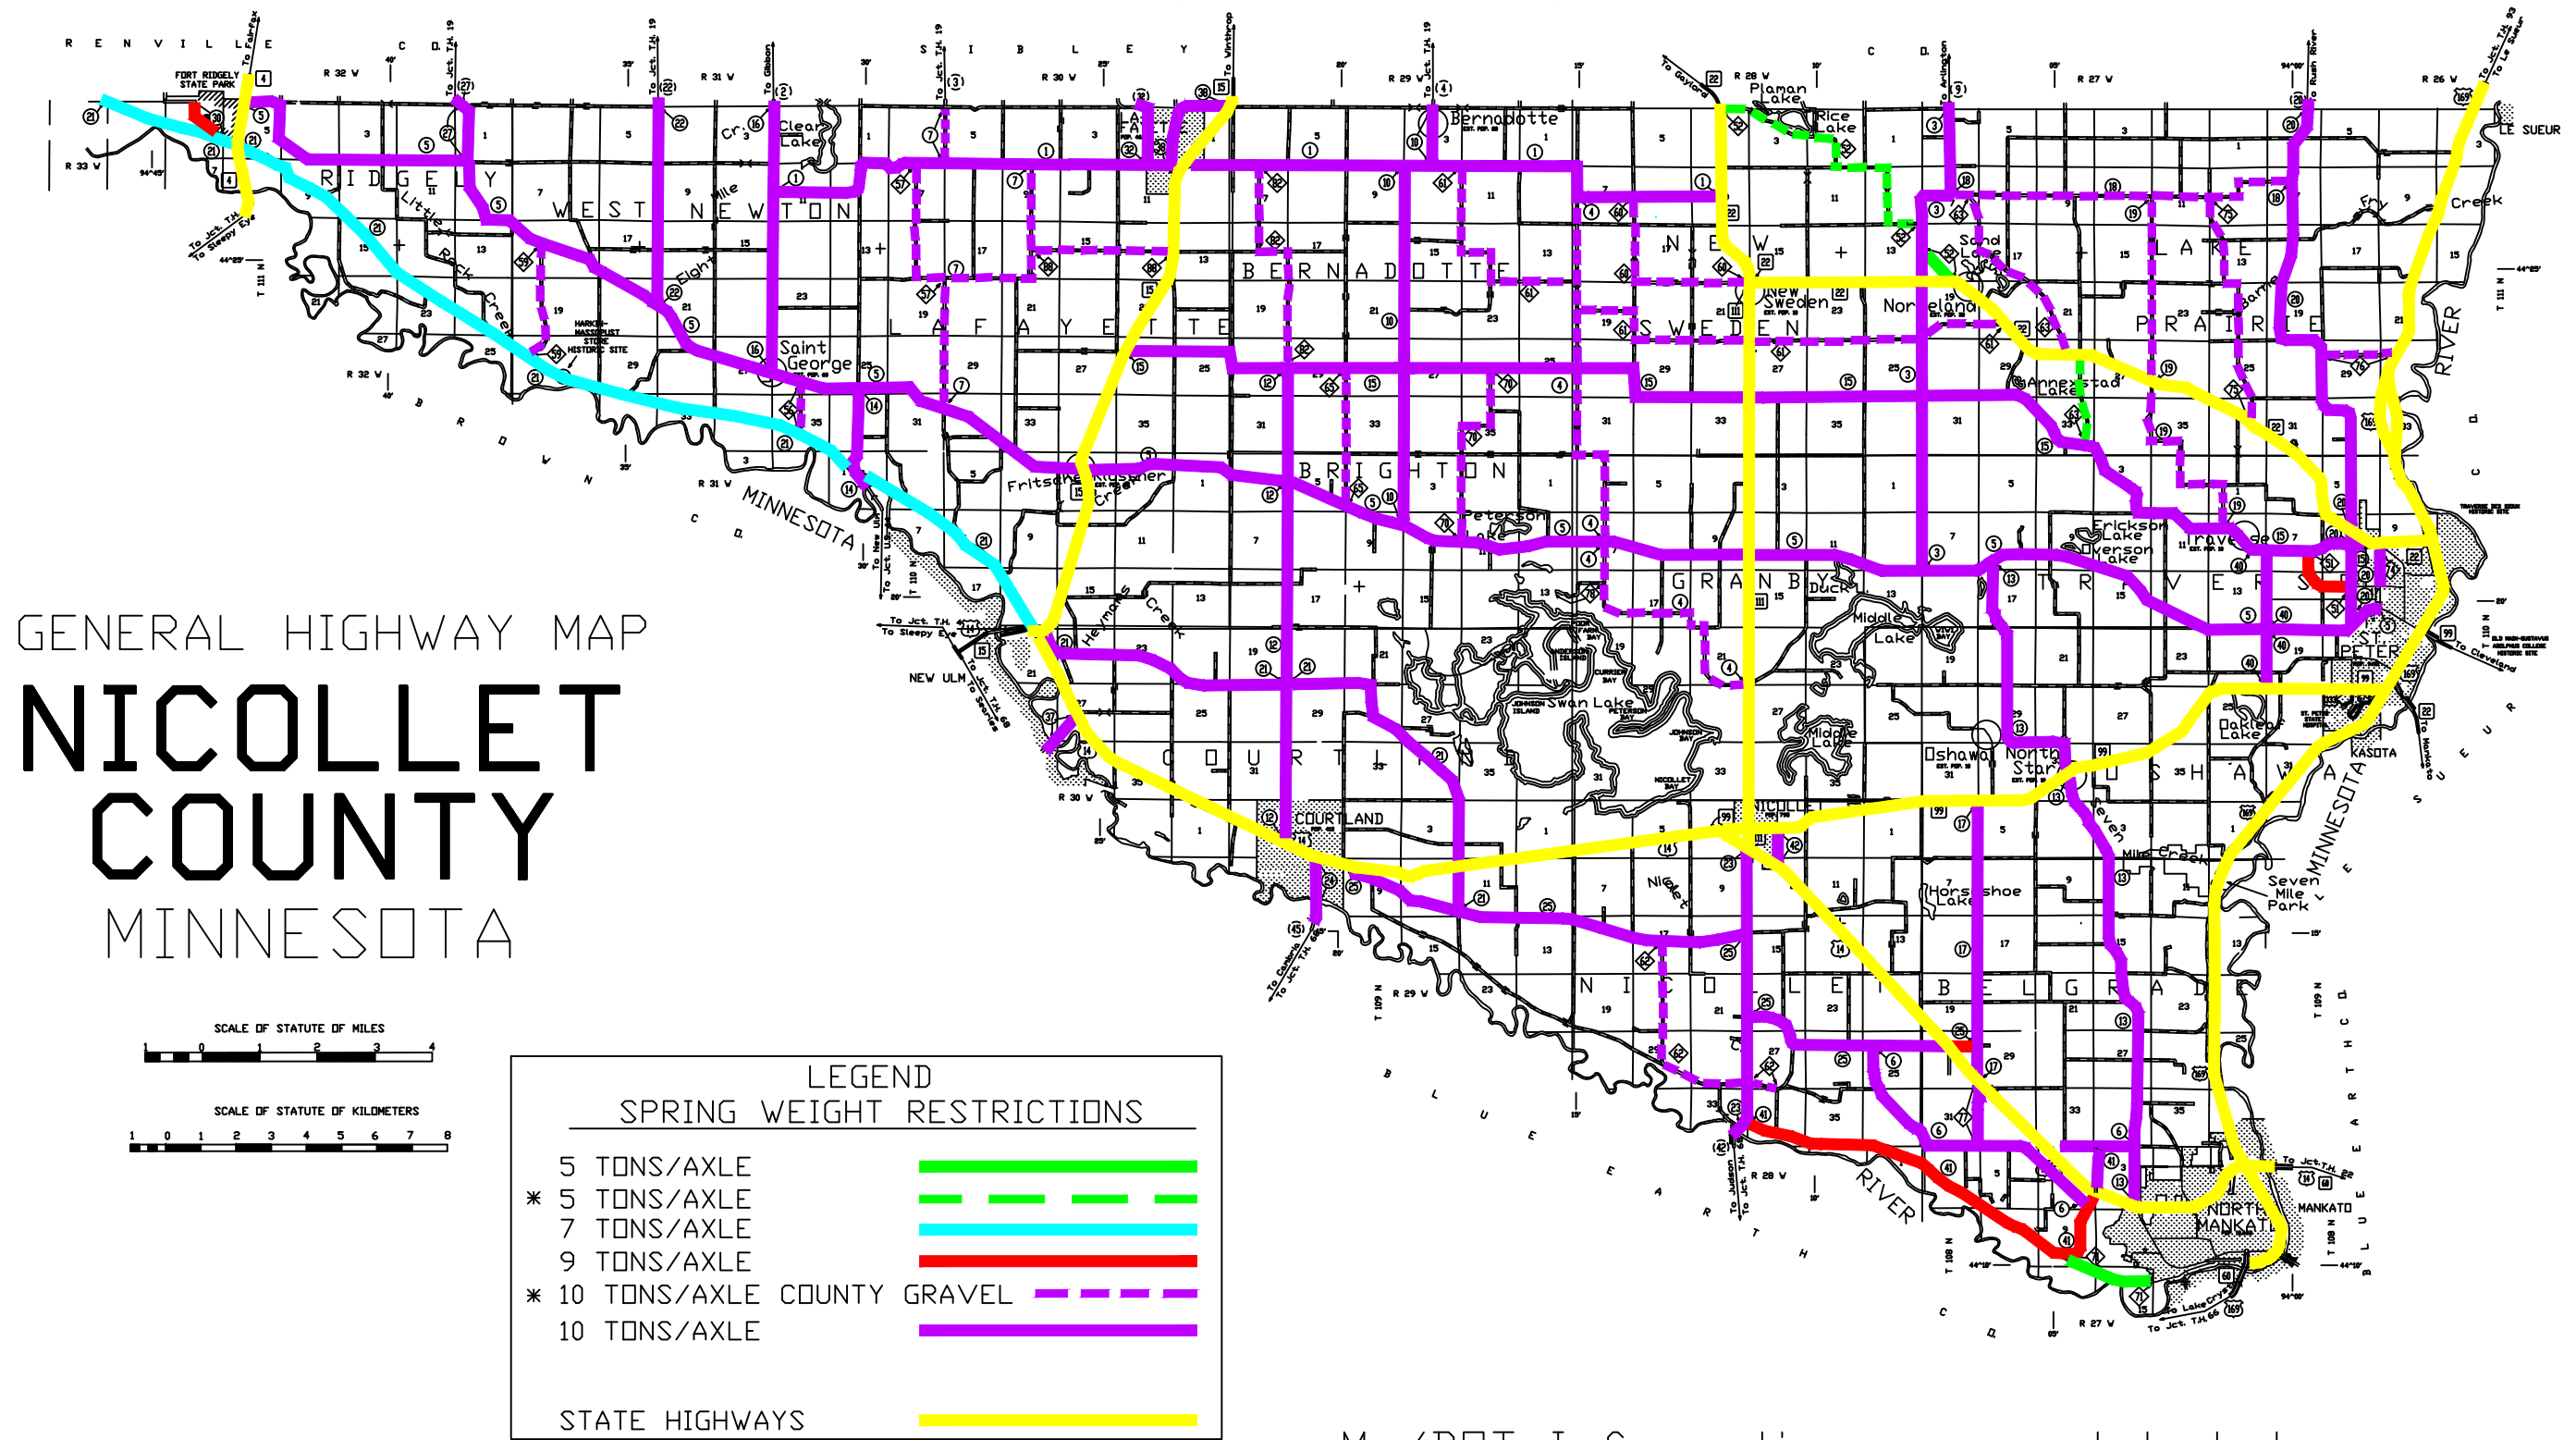

# 2023 SPRING WEIGHT RESTRICTIONS

BEGIN MARCH 13, 2023 - UPDATED MAY 8, 2023

Mn/DOT Information: [www.mrr.dot.state.mn.us](http://www.mrr.dot.state.mn.us)