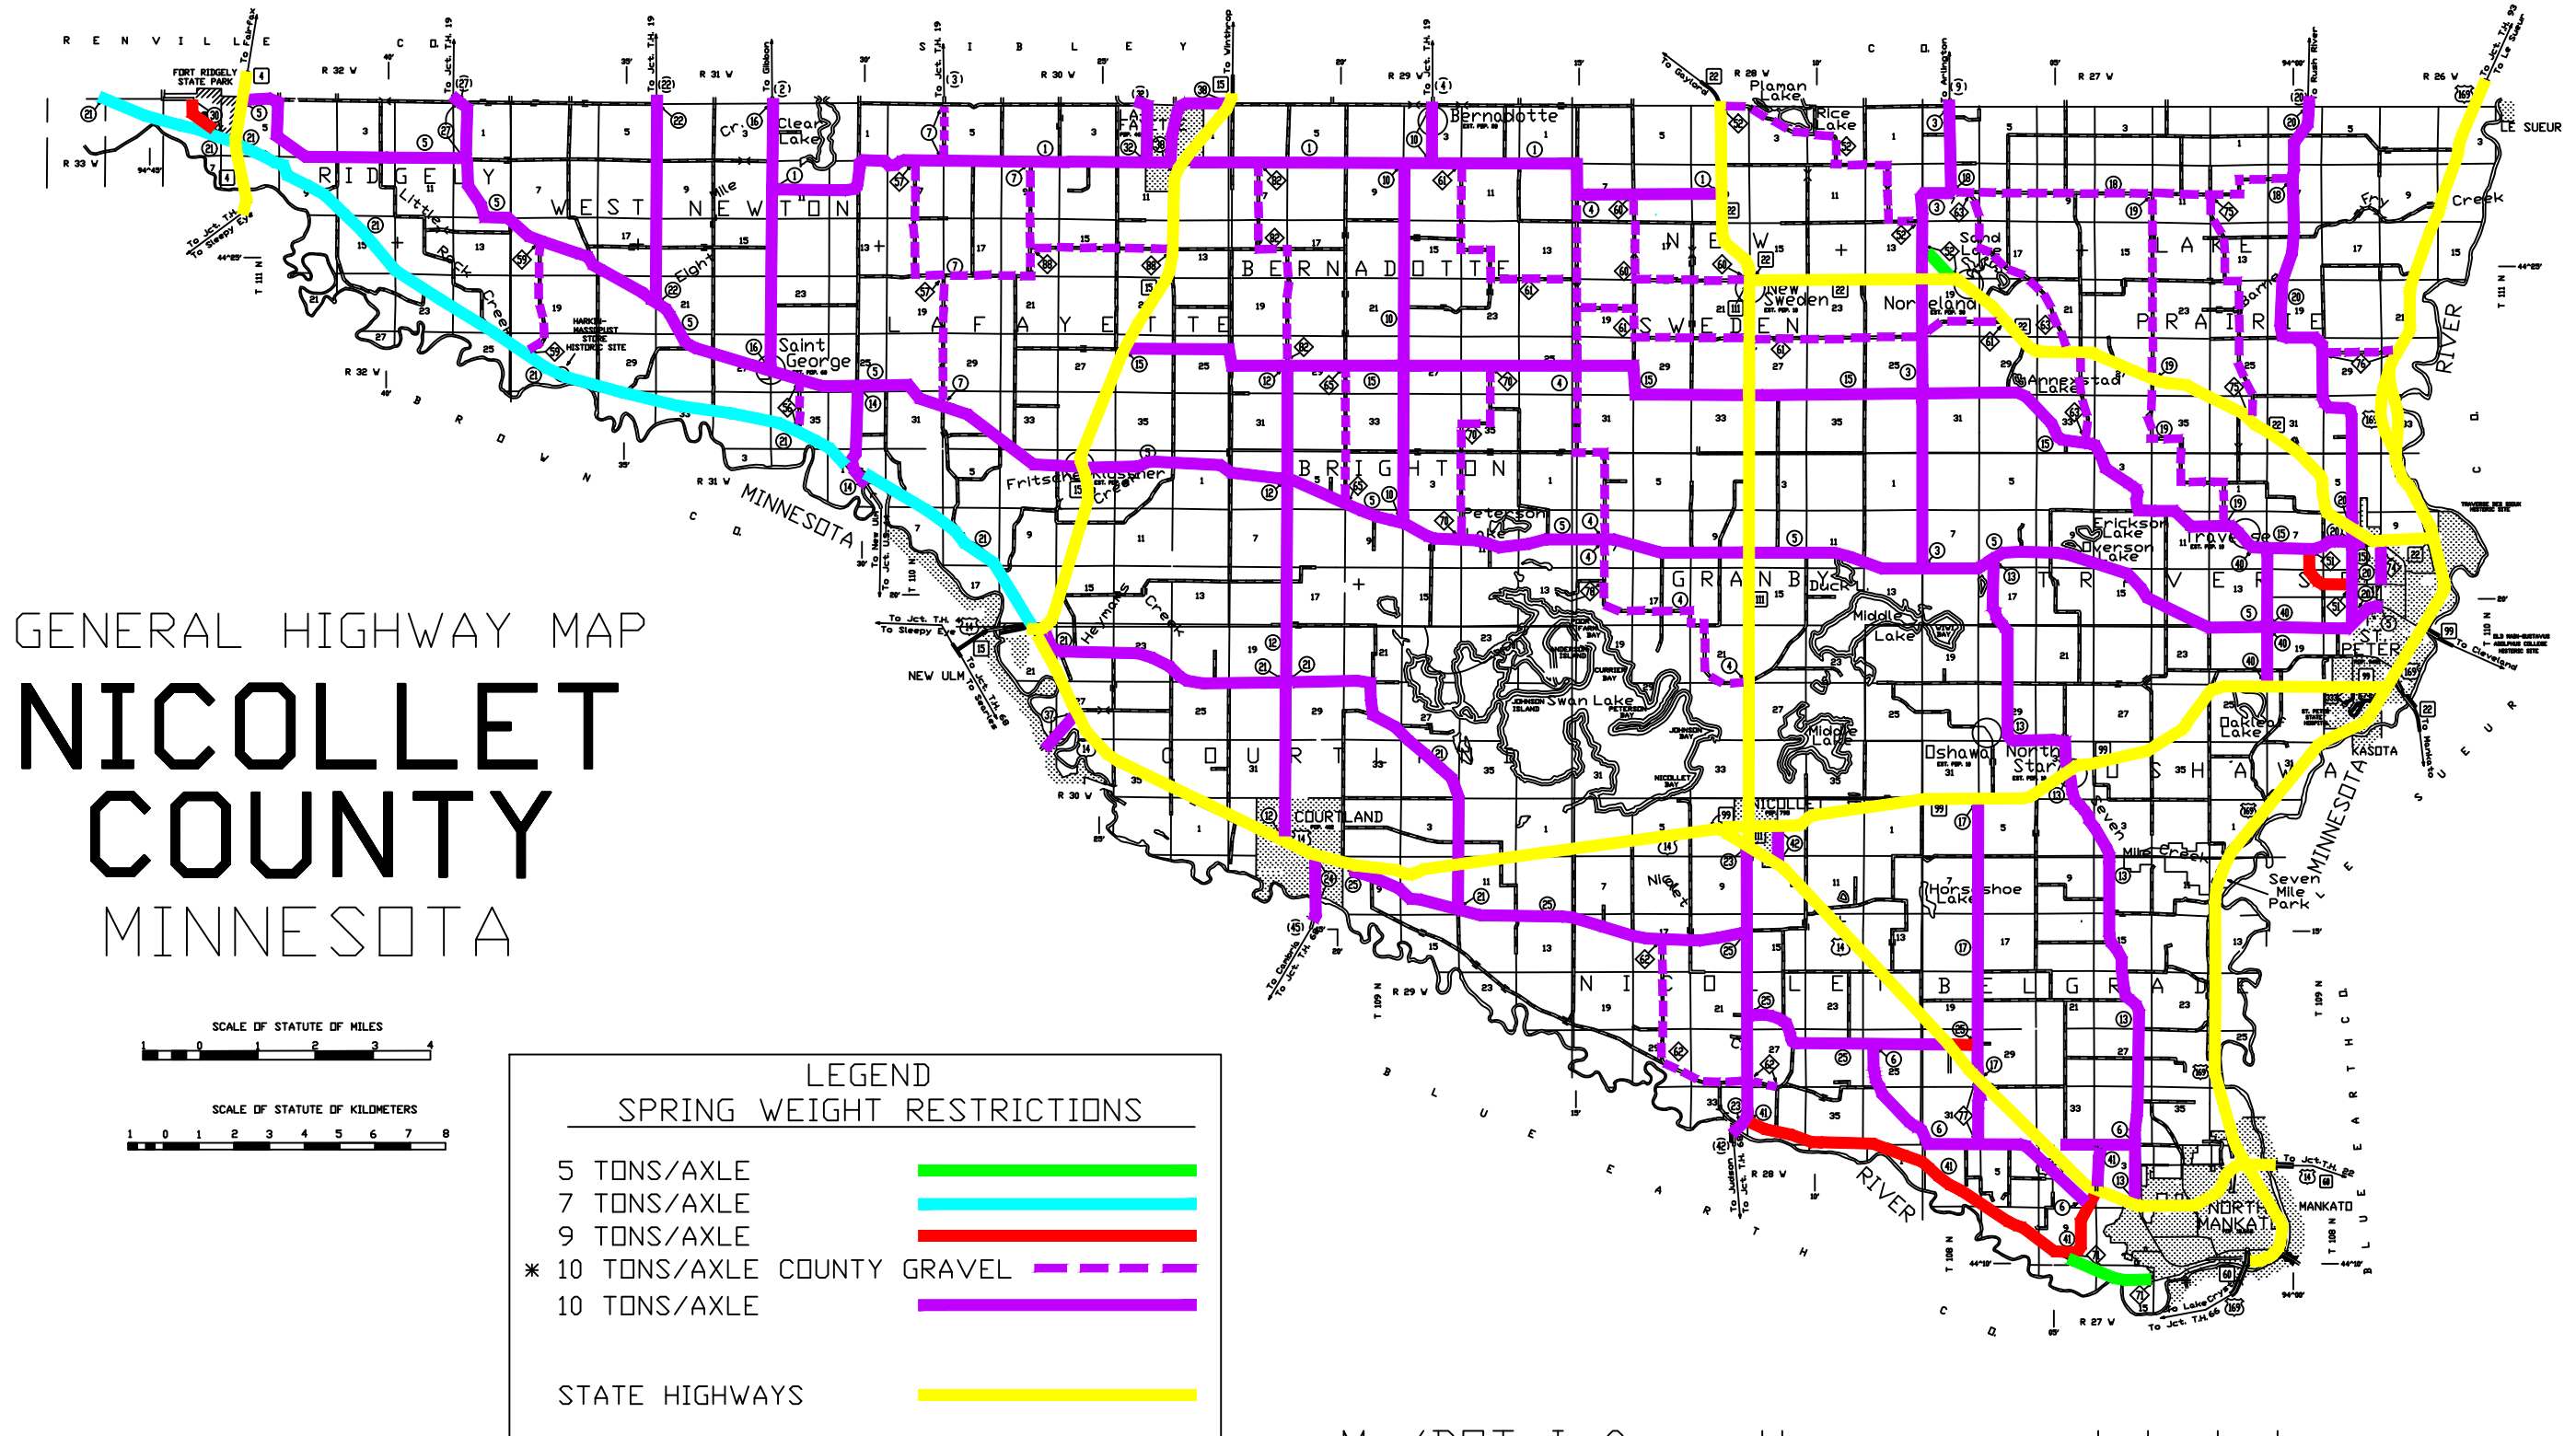

2022 COUNTY ROAD AXLE WEIGHT LIMITS

BEGIN MAY 6, 2022

GENERAL HIGHWAY MAP
NICOLLET COUNTY
 MINNESOTA

LEGEND	
SPRING WEIGHT RESTRICTIONS	
5 TONS/AXLE	
7 TONS/AXLE	
9 TONS/AXLE	
* 10 TONS/AXLE COUNTY GRAVEL	
10 TONS/AXLE	
STATE HIGHWAYS	

* OPTIONAL DURING SPRING WEIGHT RESTRICTION PERIOD

Mn/DOT Information: www.mrr.dot.state.mn.us