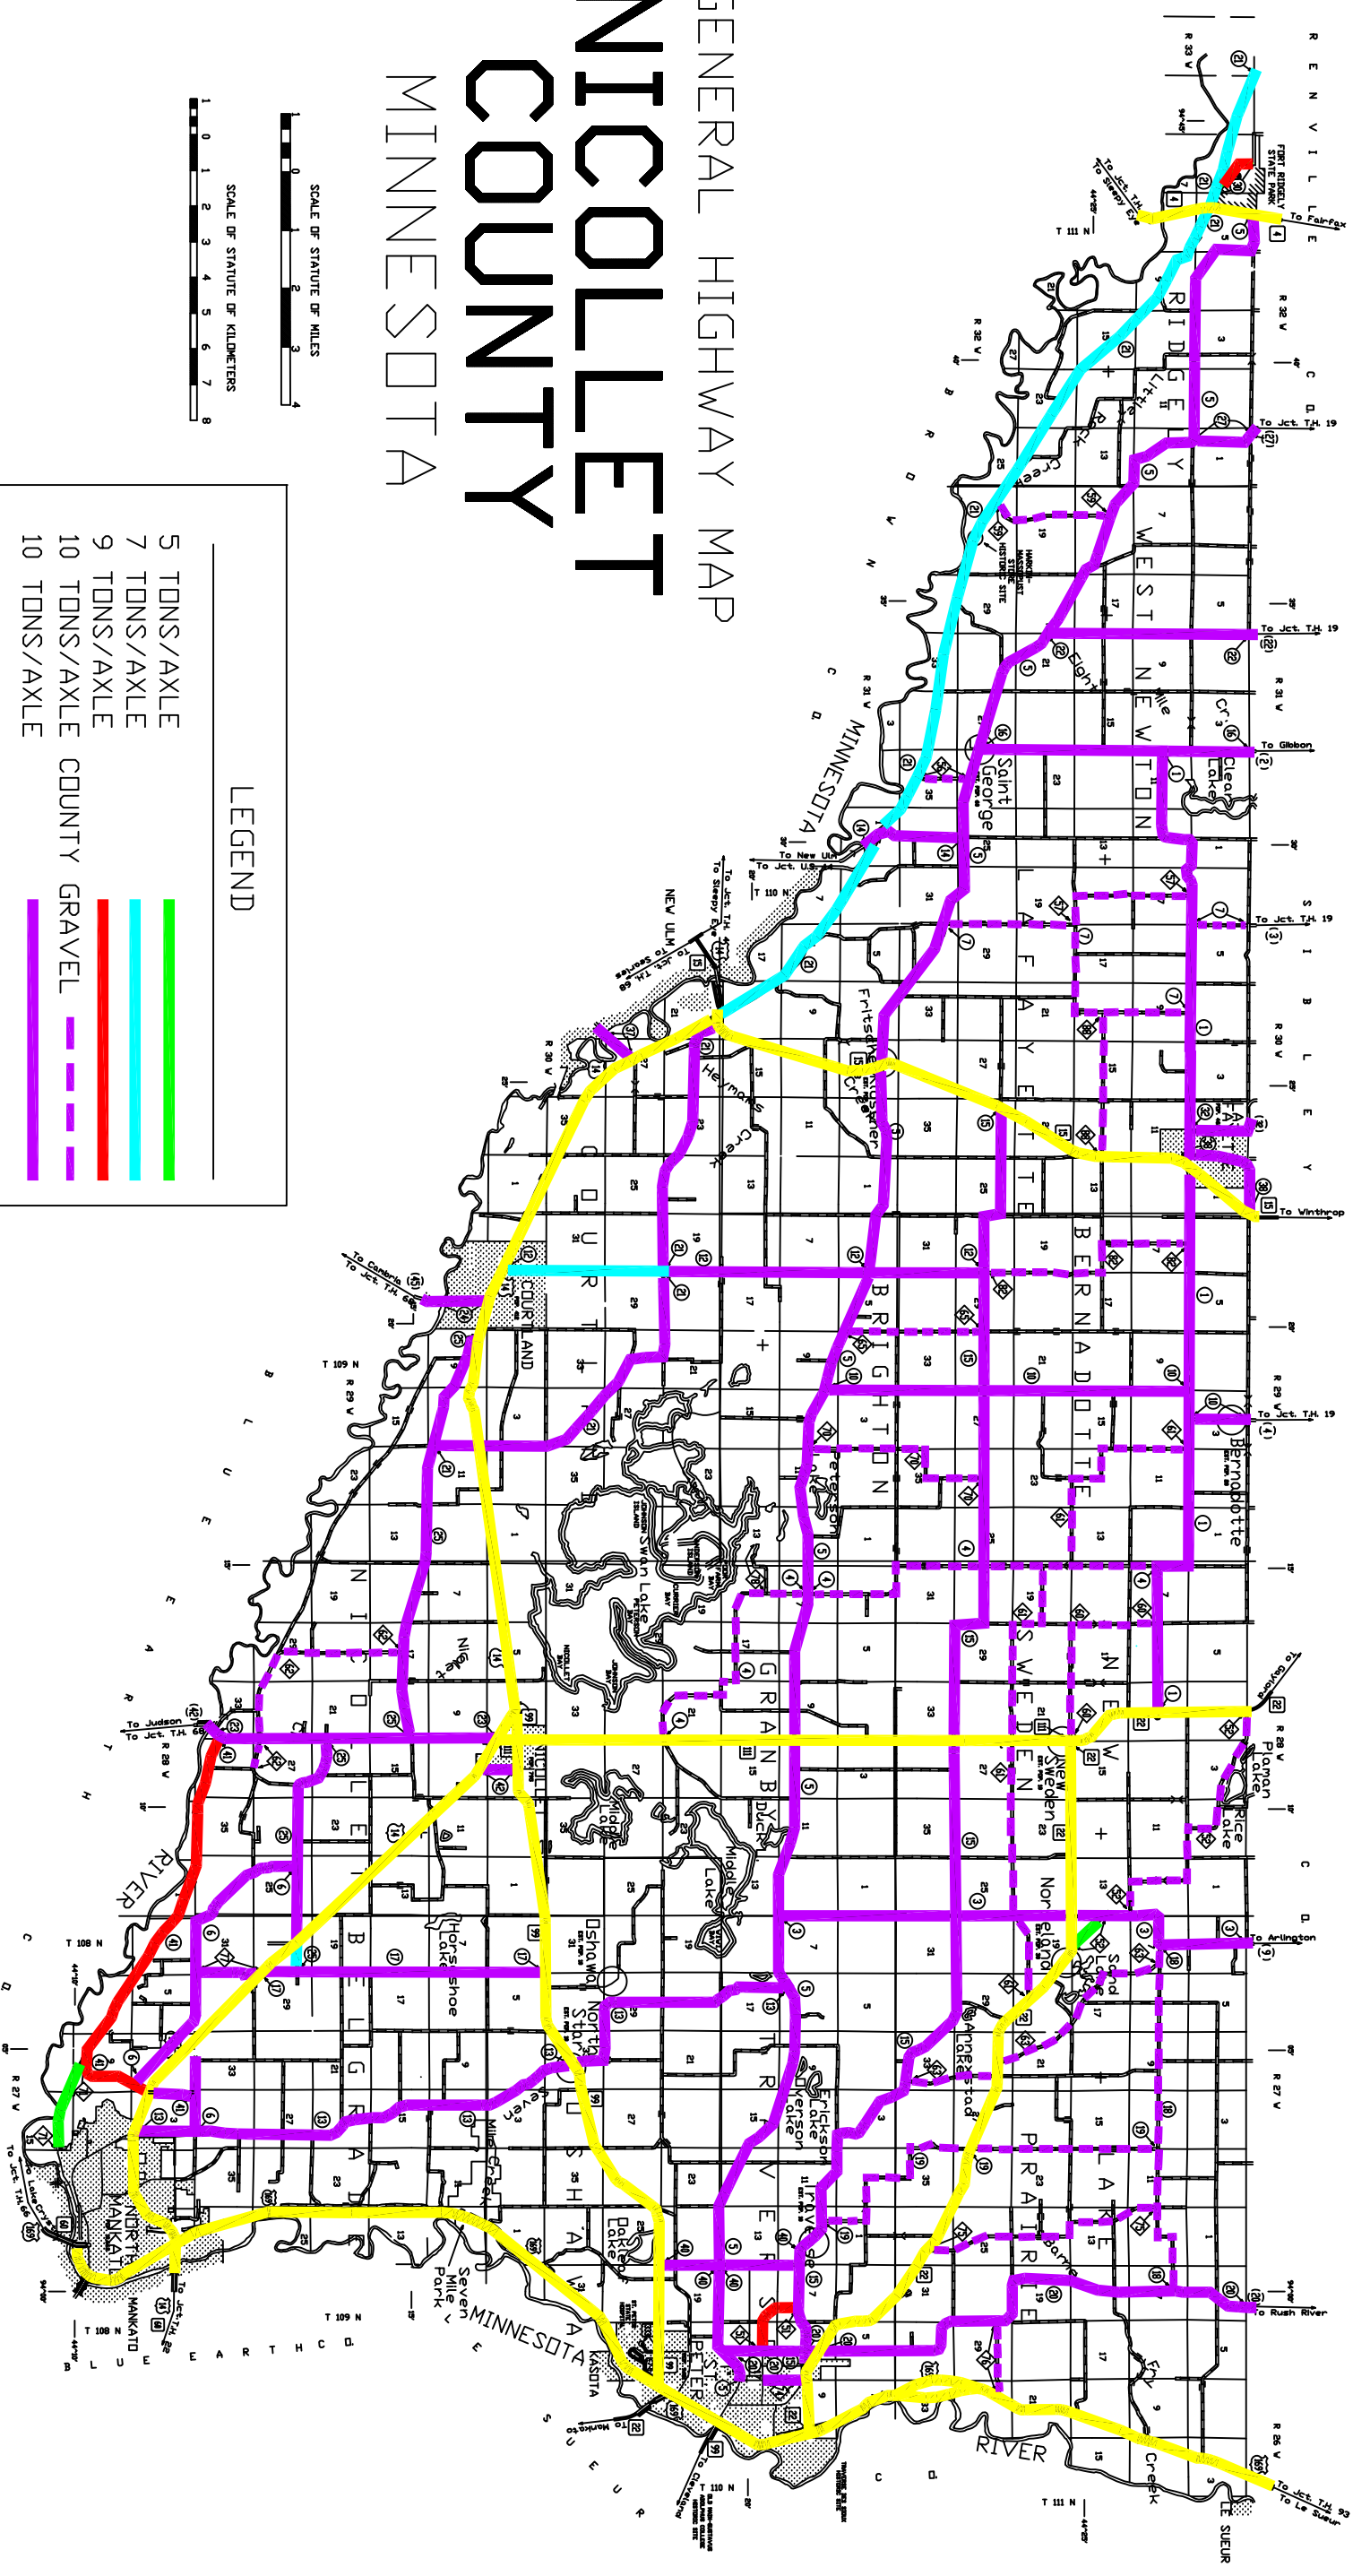

2021 COUNTY ROAD AXLE WEIGHT LIMITS

GENERAL HIGHWAY MAP NICOLLET COUNTY MINNESOTA

LEGEND

- 5 TONS/AXLE —
- 7 TONS/AXLE —
- 9 TONS/AXLE —
- 10 TONS/AXLE COUNTY GRAVEL - - -
- 10 TONS/AXLE —
- STATE HIGHWAYS —