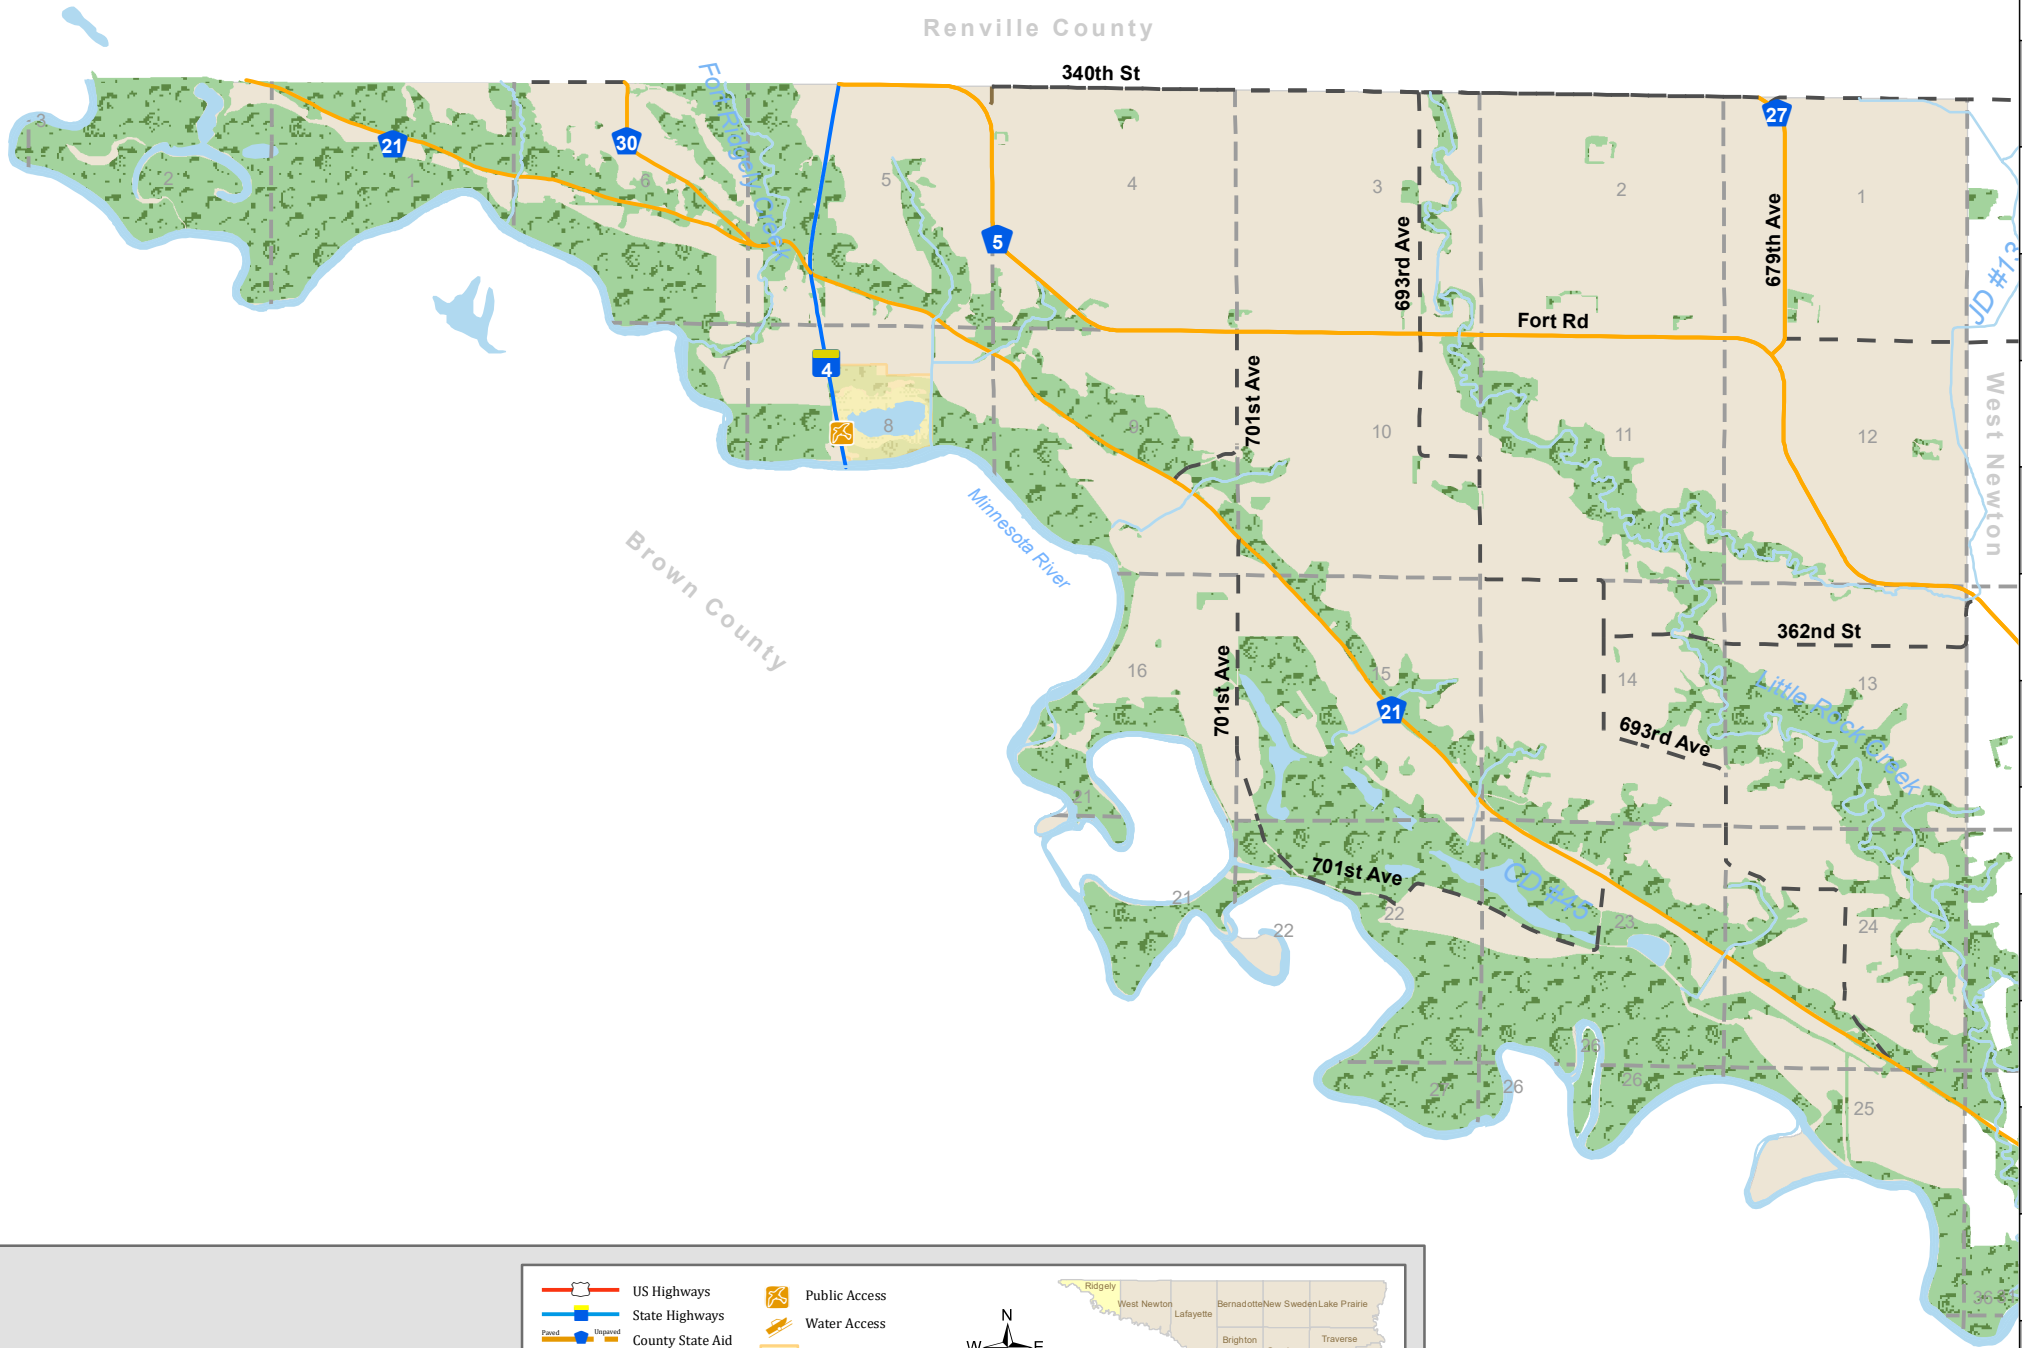

Renville County

Ridgely Township

T 111 N - R 32 - 33 W

	US Highways		Public Access
	State Highways		Water Access
	County State Aid		Public Wildlife Areas
	County Roads		Woodland
	Township Roads		Water Features
	City Streets		Wetlands
	Section Lines		

0 5 10 20 Miles