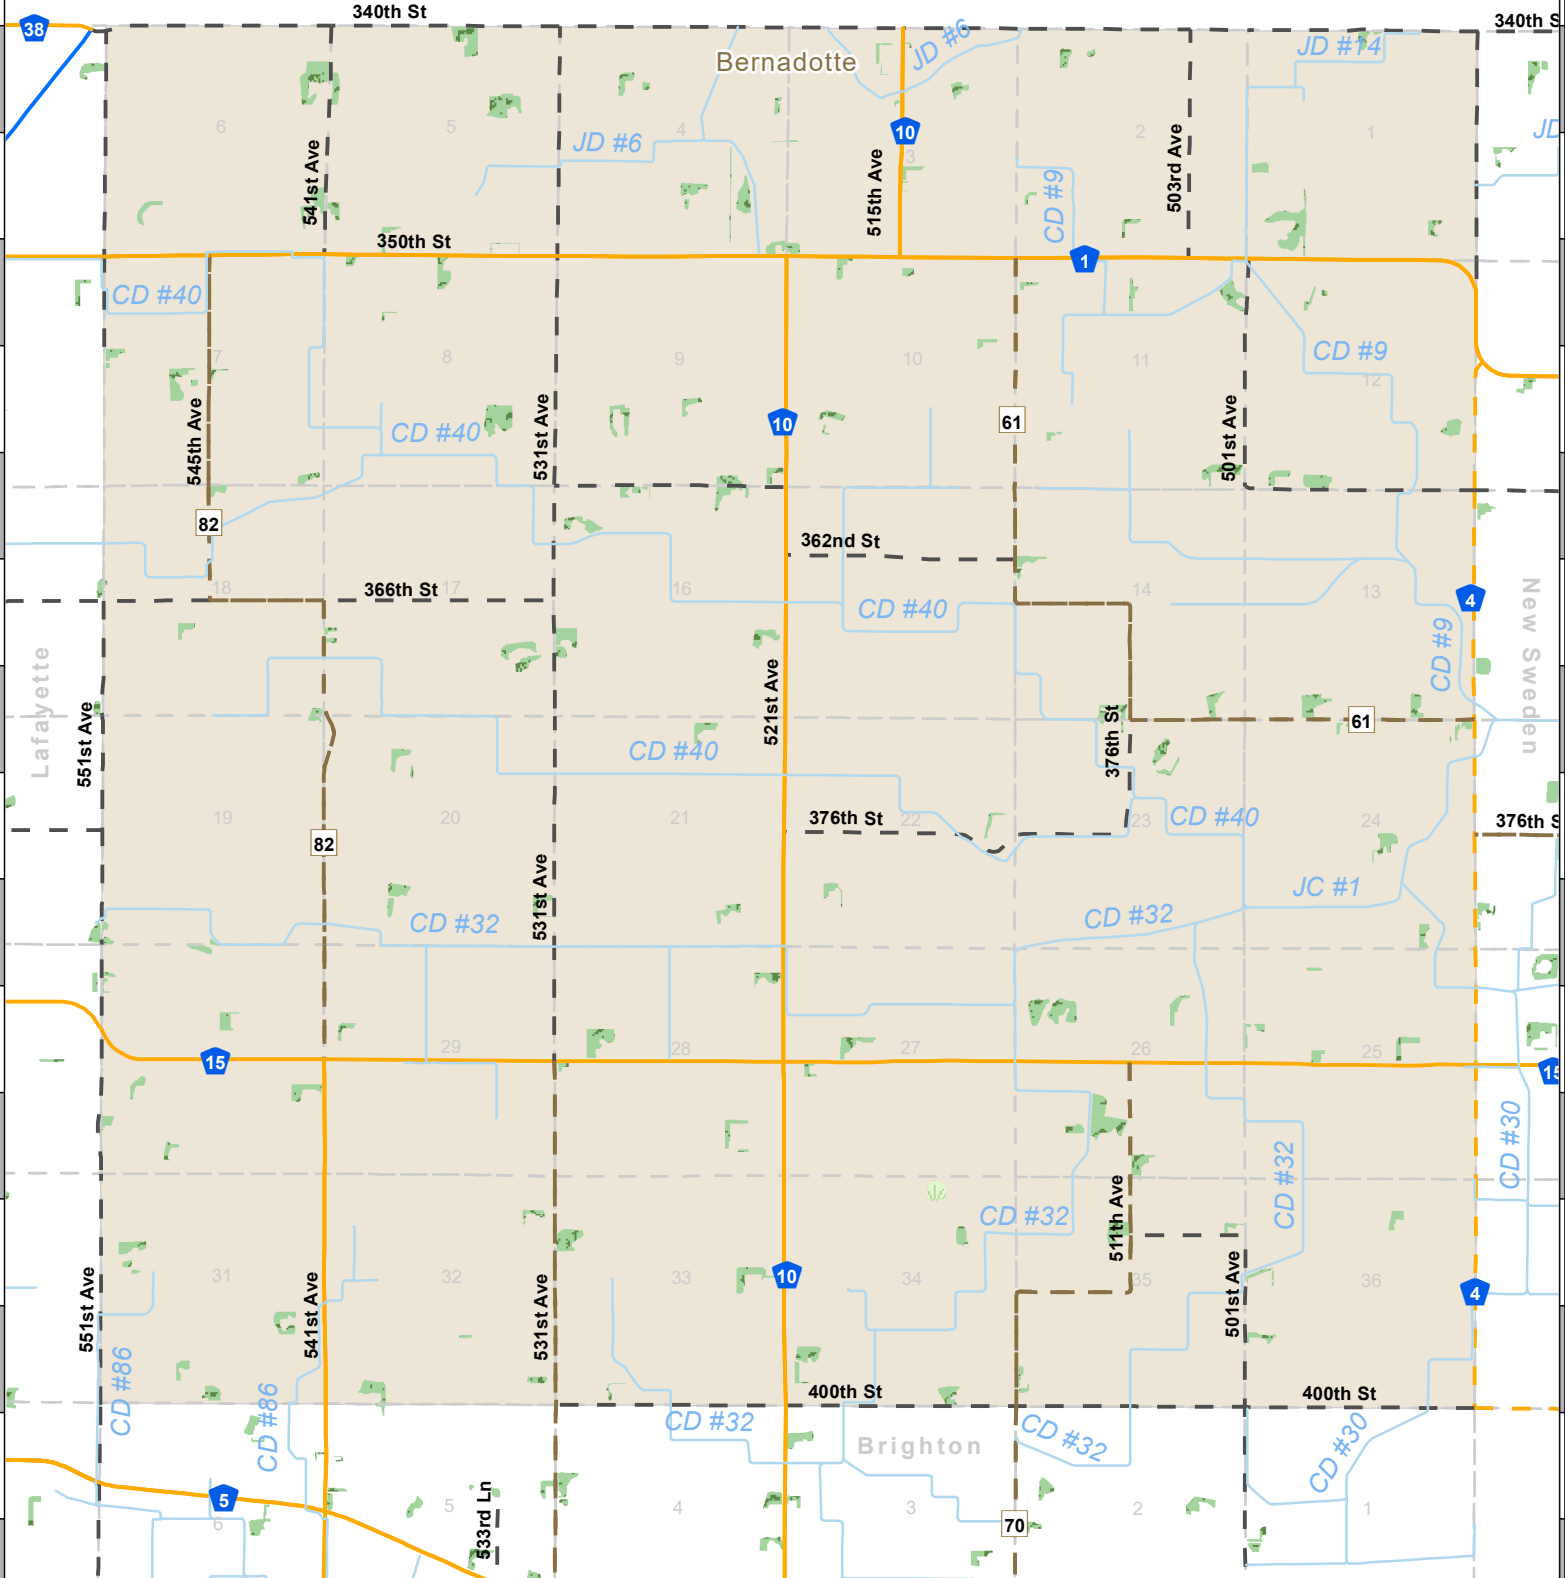

Sibley County

Bernadotte Township

T 111 N - R 29 W

	US Highways		Public Access
	State Highways		Water Access
	County State Aid		Public Wildlife Areas
	County Roads		Woodland
	Township Roads		Water Features
	City Streets		Wetlands
	Section Lines		

0 0.25 0.5 1 Miles

This drawing is neither a legally recorded map nor a survey and is not intended to be used as one. This drawing is a compilation of information from various sources and is to be used for reference purposes only. Nicollet County is not responsible for any inaccuracies herein contained. If discrepancies are found, please contact the Nicollet County Office of Technologies.