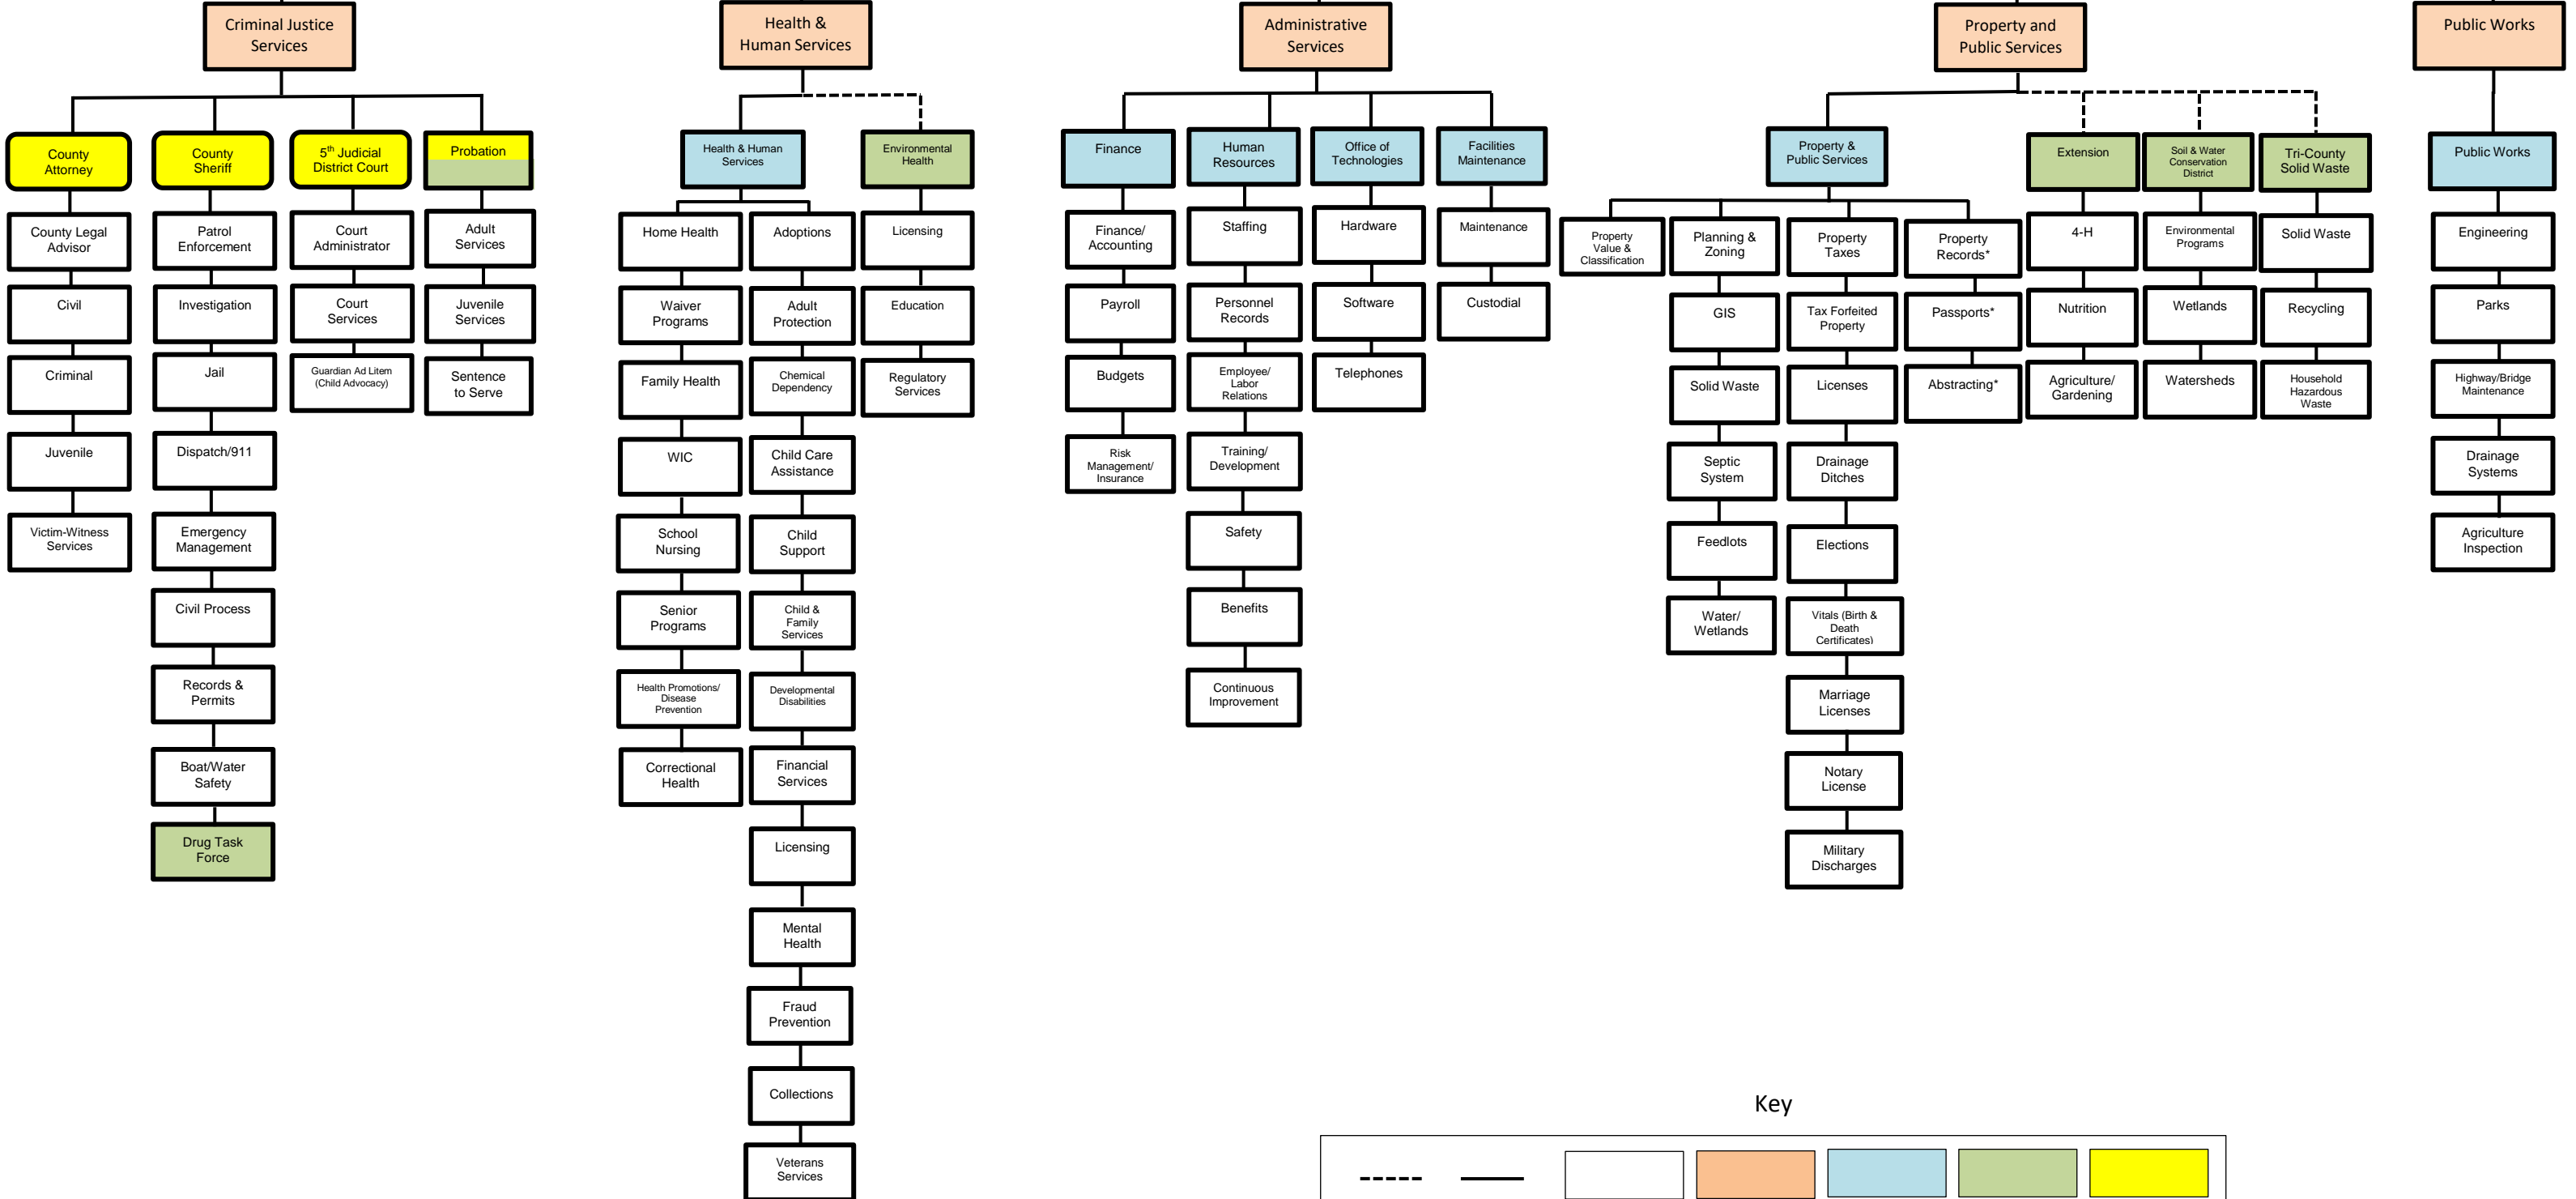

Nicollet County Organizational Chart

CITIZENS

Budget

COUNTY BOARD

Advisory Committees, Boards, Joint Powers

COUNTY ADMINISTRATOR

Key

-----	-----	□	□	□	□	□
Collaborative Organizational Relationship	Direct Report	Service Area	Division	Department	Separate Agency	Elected

* - After appointment of the Office of the County Recorder