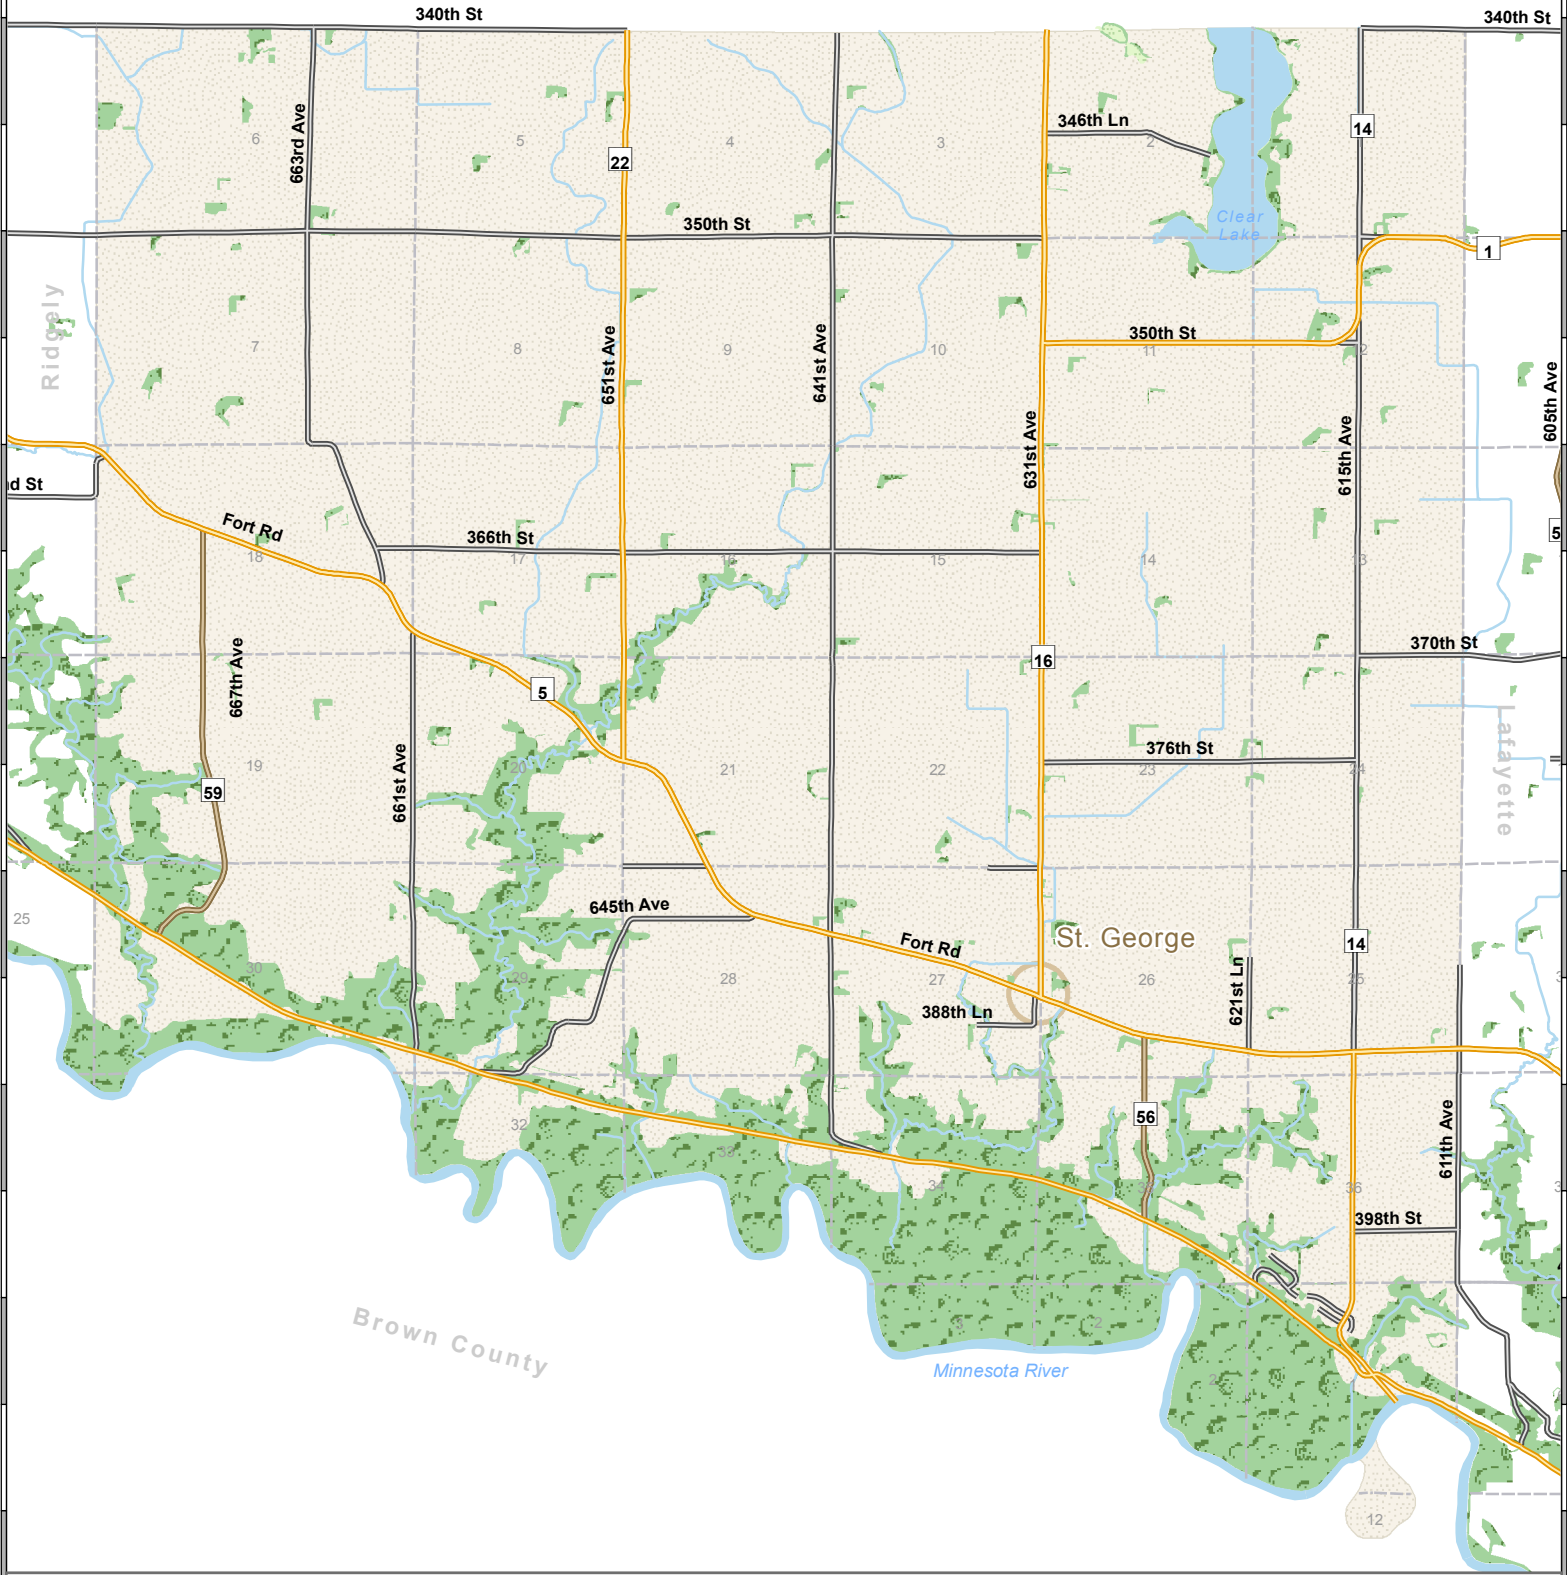

Sibley County

West Newton Township  
T 110 -111 N - R 31 W

Map Legend

- Highways
- County
- County State Aid
- Township
- City Streets
- Section Lines
- Public Access
- Water Access
- Public Wildlife Areas
- Woodland
- Water Features
- Wetlands

This drawing is neither a legally recorded map nor a survey and is not intended to be used as one. This drawing is a compilation of information from various sources and is to be used for reference purposes only. Nicollet County is not responsible for any inaccuracies herein contained. If discrepancies are found, please contact the Nicollet County Office of Technologies.